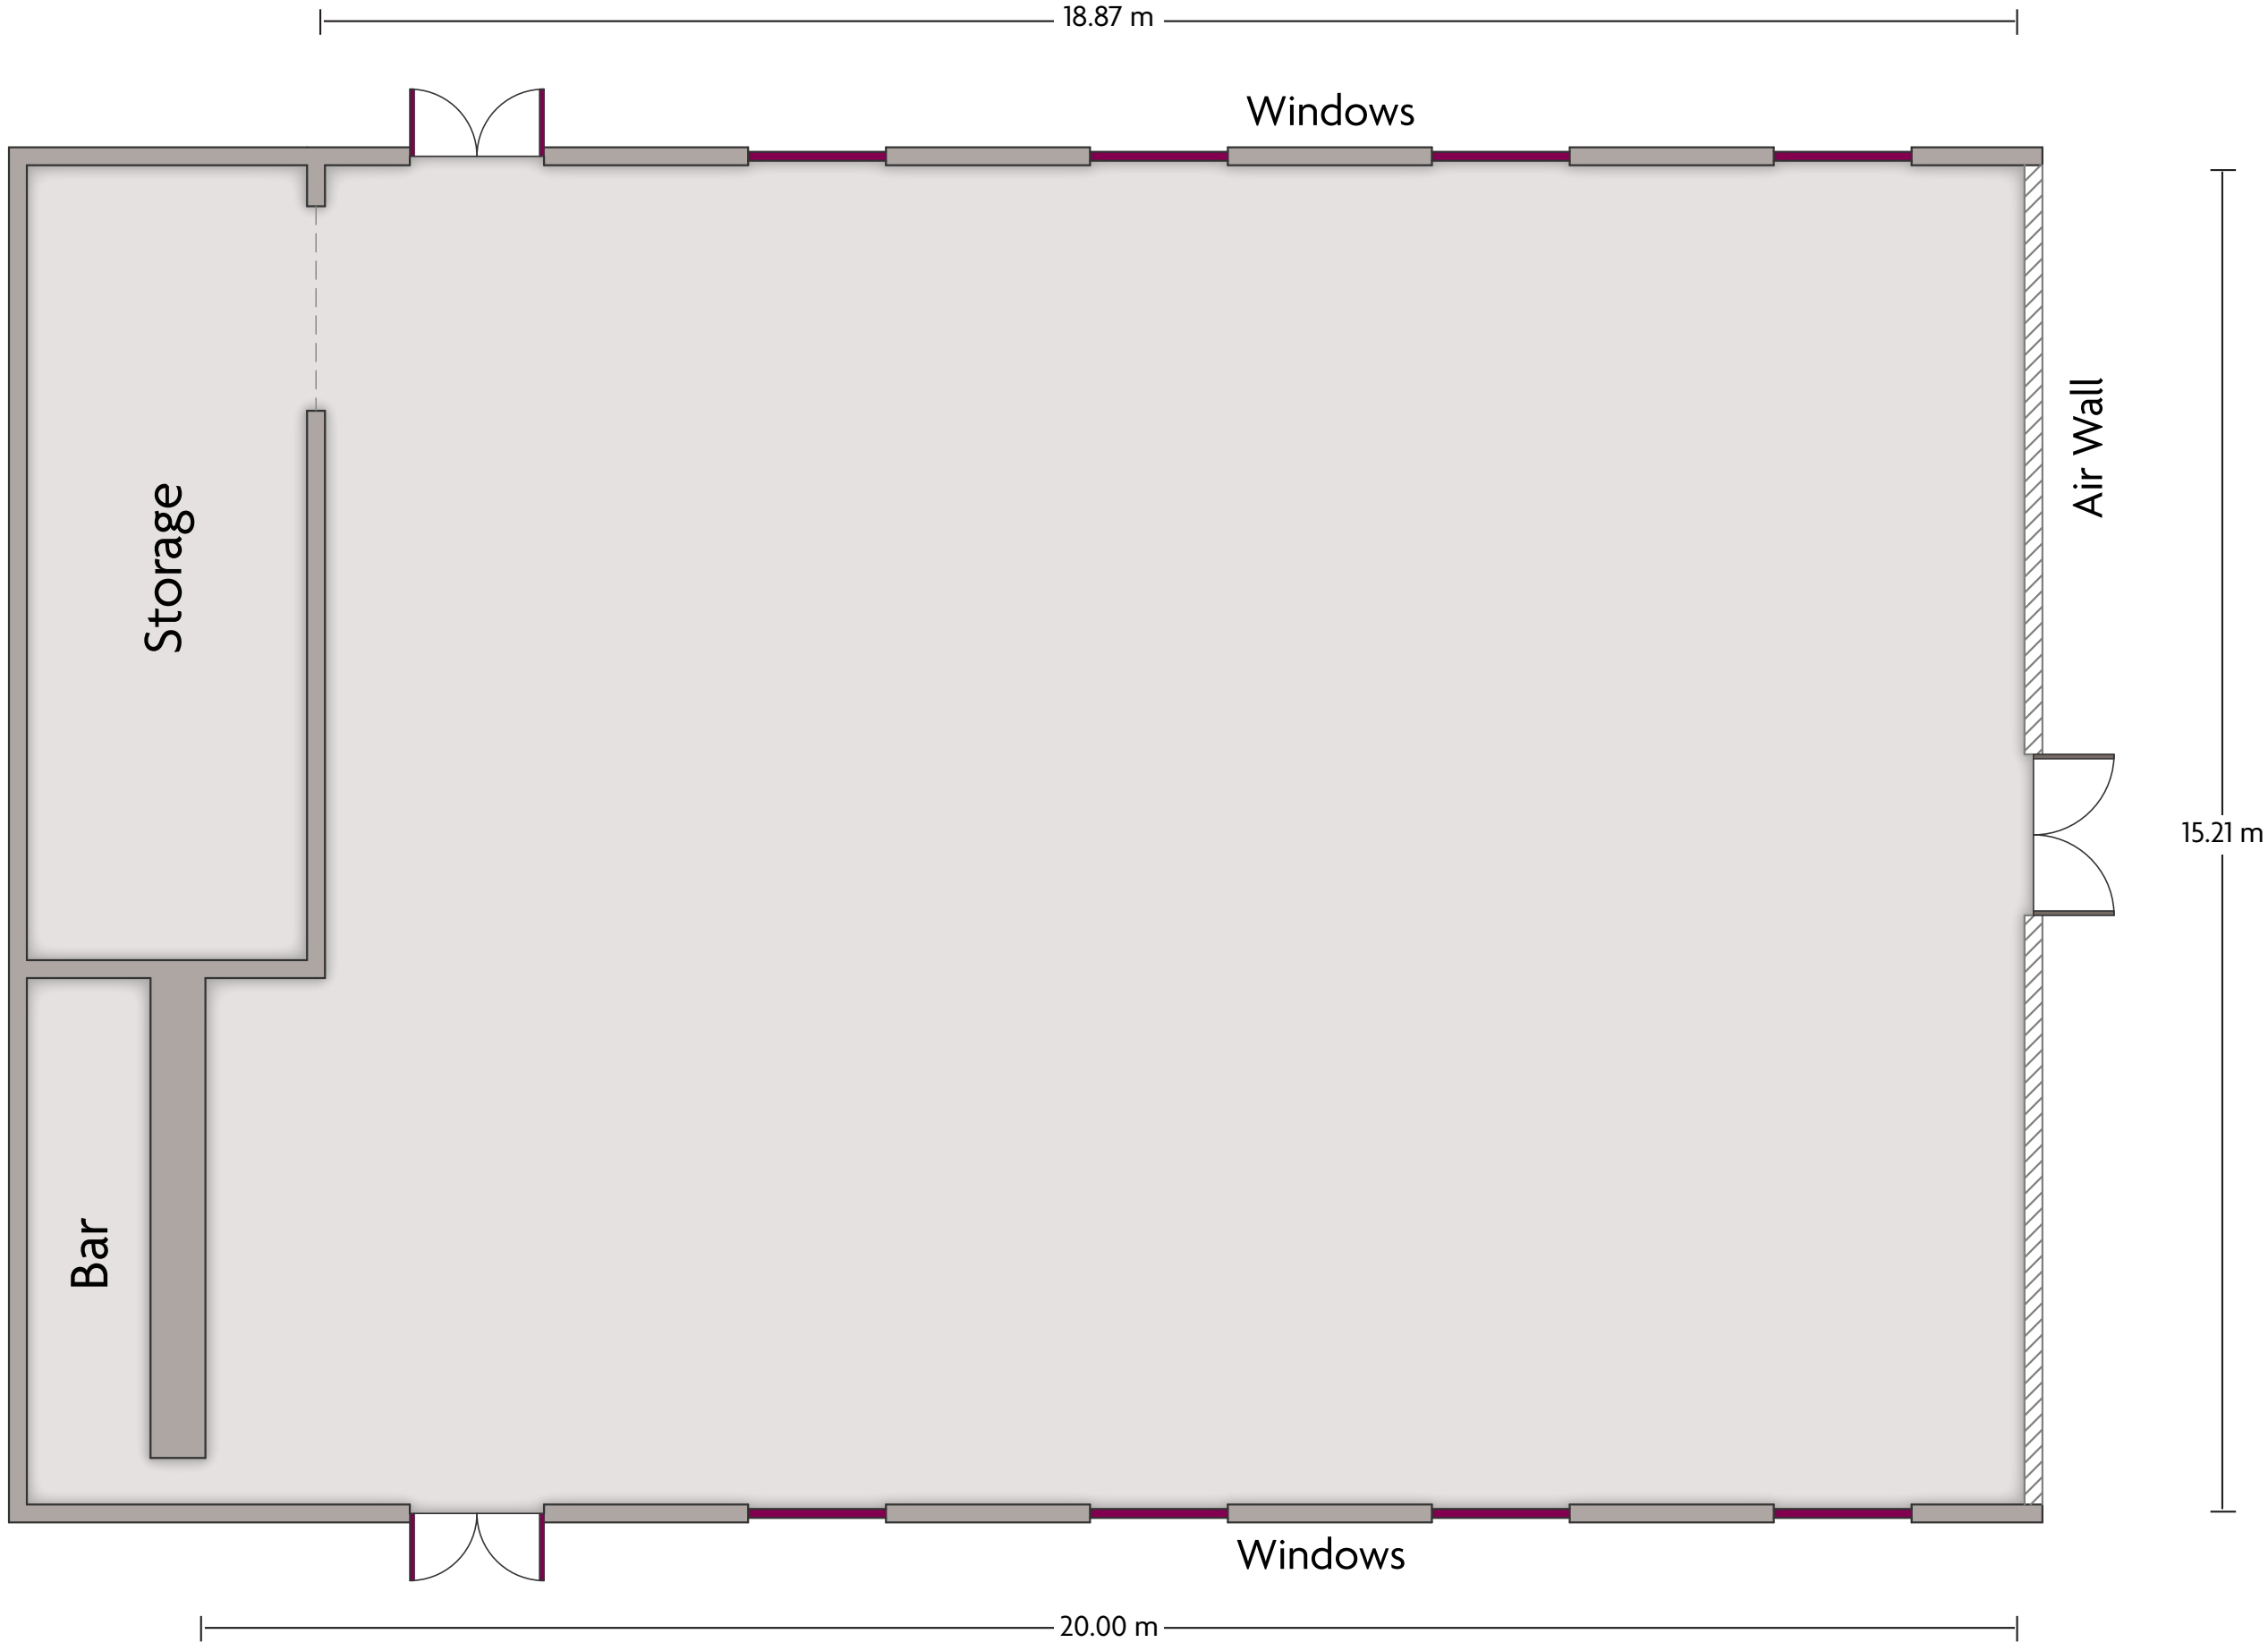

# Crowne Plaza® Liverpool City Centre - Princess Suite 1

LENGTH: 20.0 m    WIDTH: 15.2 m    HEIGHT: 3.3 m    TOTAL SQUARE METERS: 291.9 m<sup>2</sup>    MAXIMUM CAPACITY: 300    POWER OUTLETS: 4

St. Nicholas Place, Princes Dock, Pier Head, Liverpool, L3 1QW, UK | 44 (0) 151 243 8000

# Crowne Plaza® Liverpool City Centre - Princess Suite 2

LENGTH: 15.2 m    WIDTH: 5.7 m    HEIGHT: 3.3 m    TOTAL SQUARE METERS: 99.3 m<sup>2</sup>    MAXIMUM CAPACITY: 120    POWER OUTLETS: 7

St. Nicholas Place, Princes Dock, Pier Head, Liverpool, L3 1QW, UK | 44 (0) 151 243 8000

# Crowne Plaza® Liverpool City Centre - Princess Suite 3

LENGTH: 15.2 m    WIDTH: 5.7 m    HEIGHT: 3.3 m    TOTAL SQUARE METERS: 99.3 m<sup>2</sup>    MAXIMUM CAPACITY: 120    POWER OUTLETS: 7

St. Nicholas Place, Princes Dock, Pier Head, Liverpool, L3 1QW, UK | 44 (0) 151 243 8000

\*Multiple layout options available for this space.

LENGTH: 39.6 m    WIDTH: 15.2 m    HEIGHT: 3.3 m    TOTAL SQUARE METERS: 550.6 m<sup>2</sup>    MAXIMUM CAPACITY: 500    POWER OUTLETS: 18

St. Nicholas Place, Princes Dock, Pier Head, Liverpool, L3 1QW, UK | 44 (0) 151 243 8000