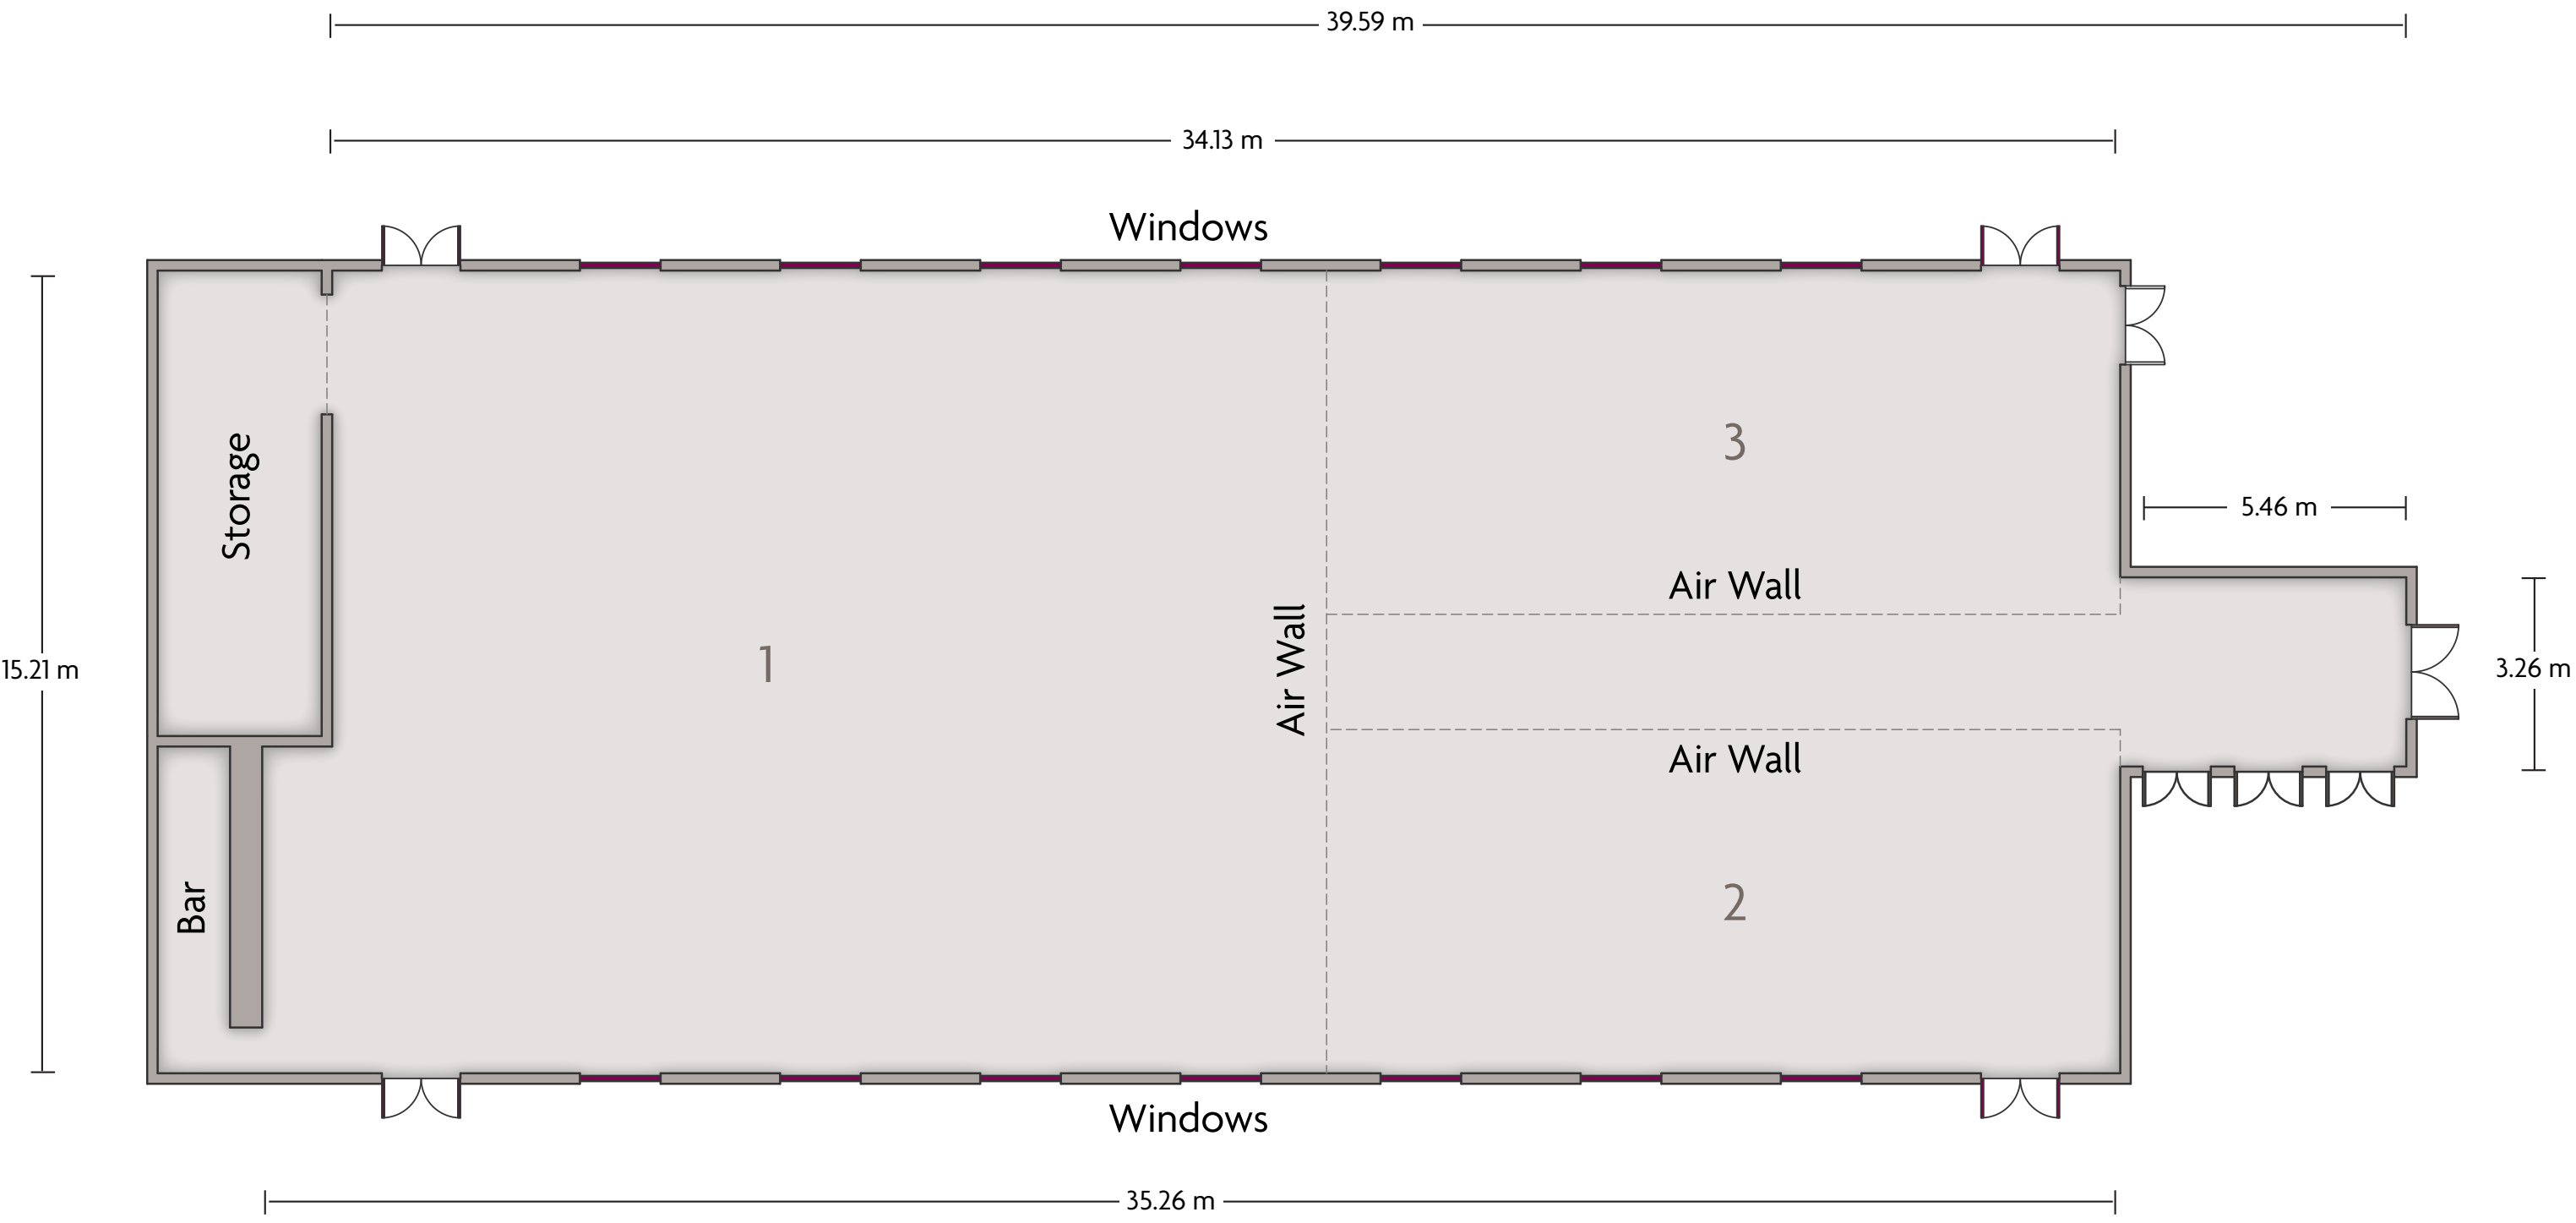

# Crowne Plaza® Liverpool City Centre - Princess Suite 2

LENGTH: 15.2 m    WIDTH: 5.7 m    HEIGHT: 3.3 m    TOTAL SQUARE METERS: 99.3 m<sup>2</sup>    MAXIMUM CAPACITY: 120    POWER OUTLETS: 7

St. Nicholas Place, Princes Dock, Pier Head, Liverpool, L3 1QW, UK | 44 (0) 151 243 8000

\*Multiple layout options available for this space.

# Crowne Plaza® Liverpool City Centre - Princess Suite 3

LENGTH: 15.2 m    WIDTH: 5.7 m    HEIGHT: 3.3 m    TOTAL SQUARE METERS: 99.3 m<sup>2</sup>    MAXIMUM CAPACITY: 120    POWER OUTLETS: 7

St. Nicholas Place, Princes Dock, Pier Head, Liverpool, L3 1QW, UK | 44 (0) 151 243 8000

\*Multiple layout options available for this space.

LENGTH: 39.6 m    WIDTH: 15.2 m    HEIGHT: 3.3 m    TOTAL SQUARE METERS: 550.6 m<sup>2</sup>    MAXIMUM CAPACITY: 500    POWER OUTLETS: 18

St. Nicholas Place, Princes Dock, Pier Head, Liverpool, L3 1QW, UK | 44 (0) 151 243 8000