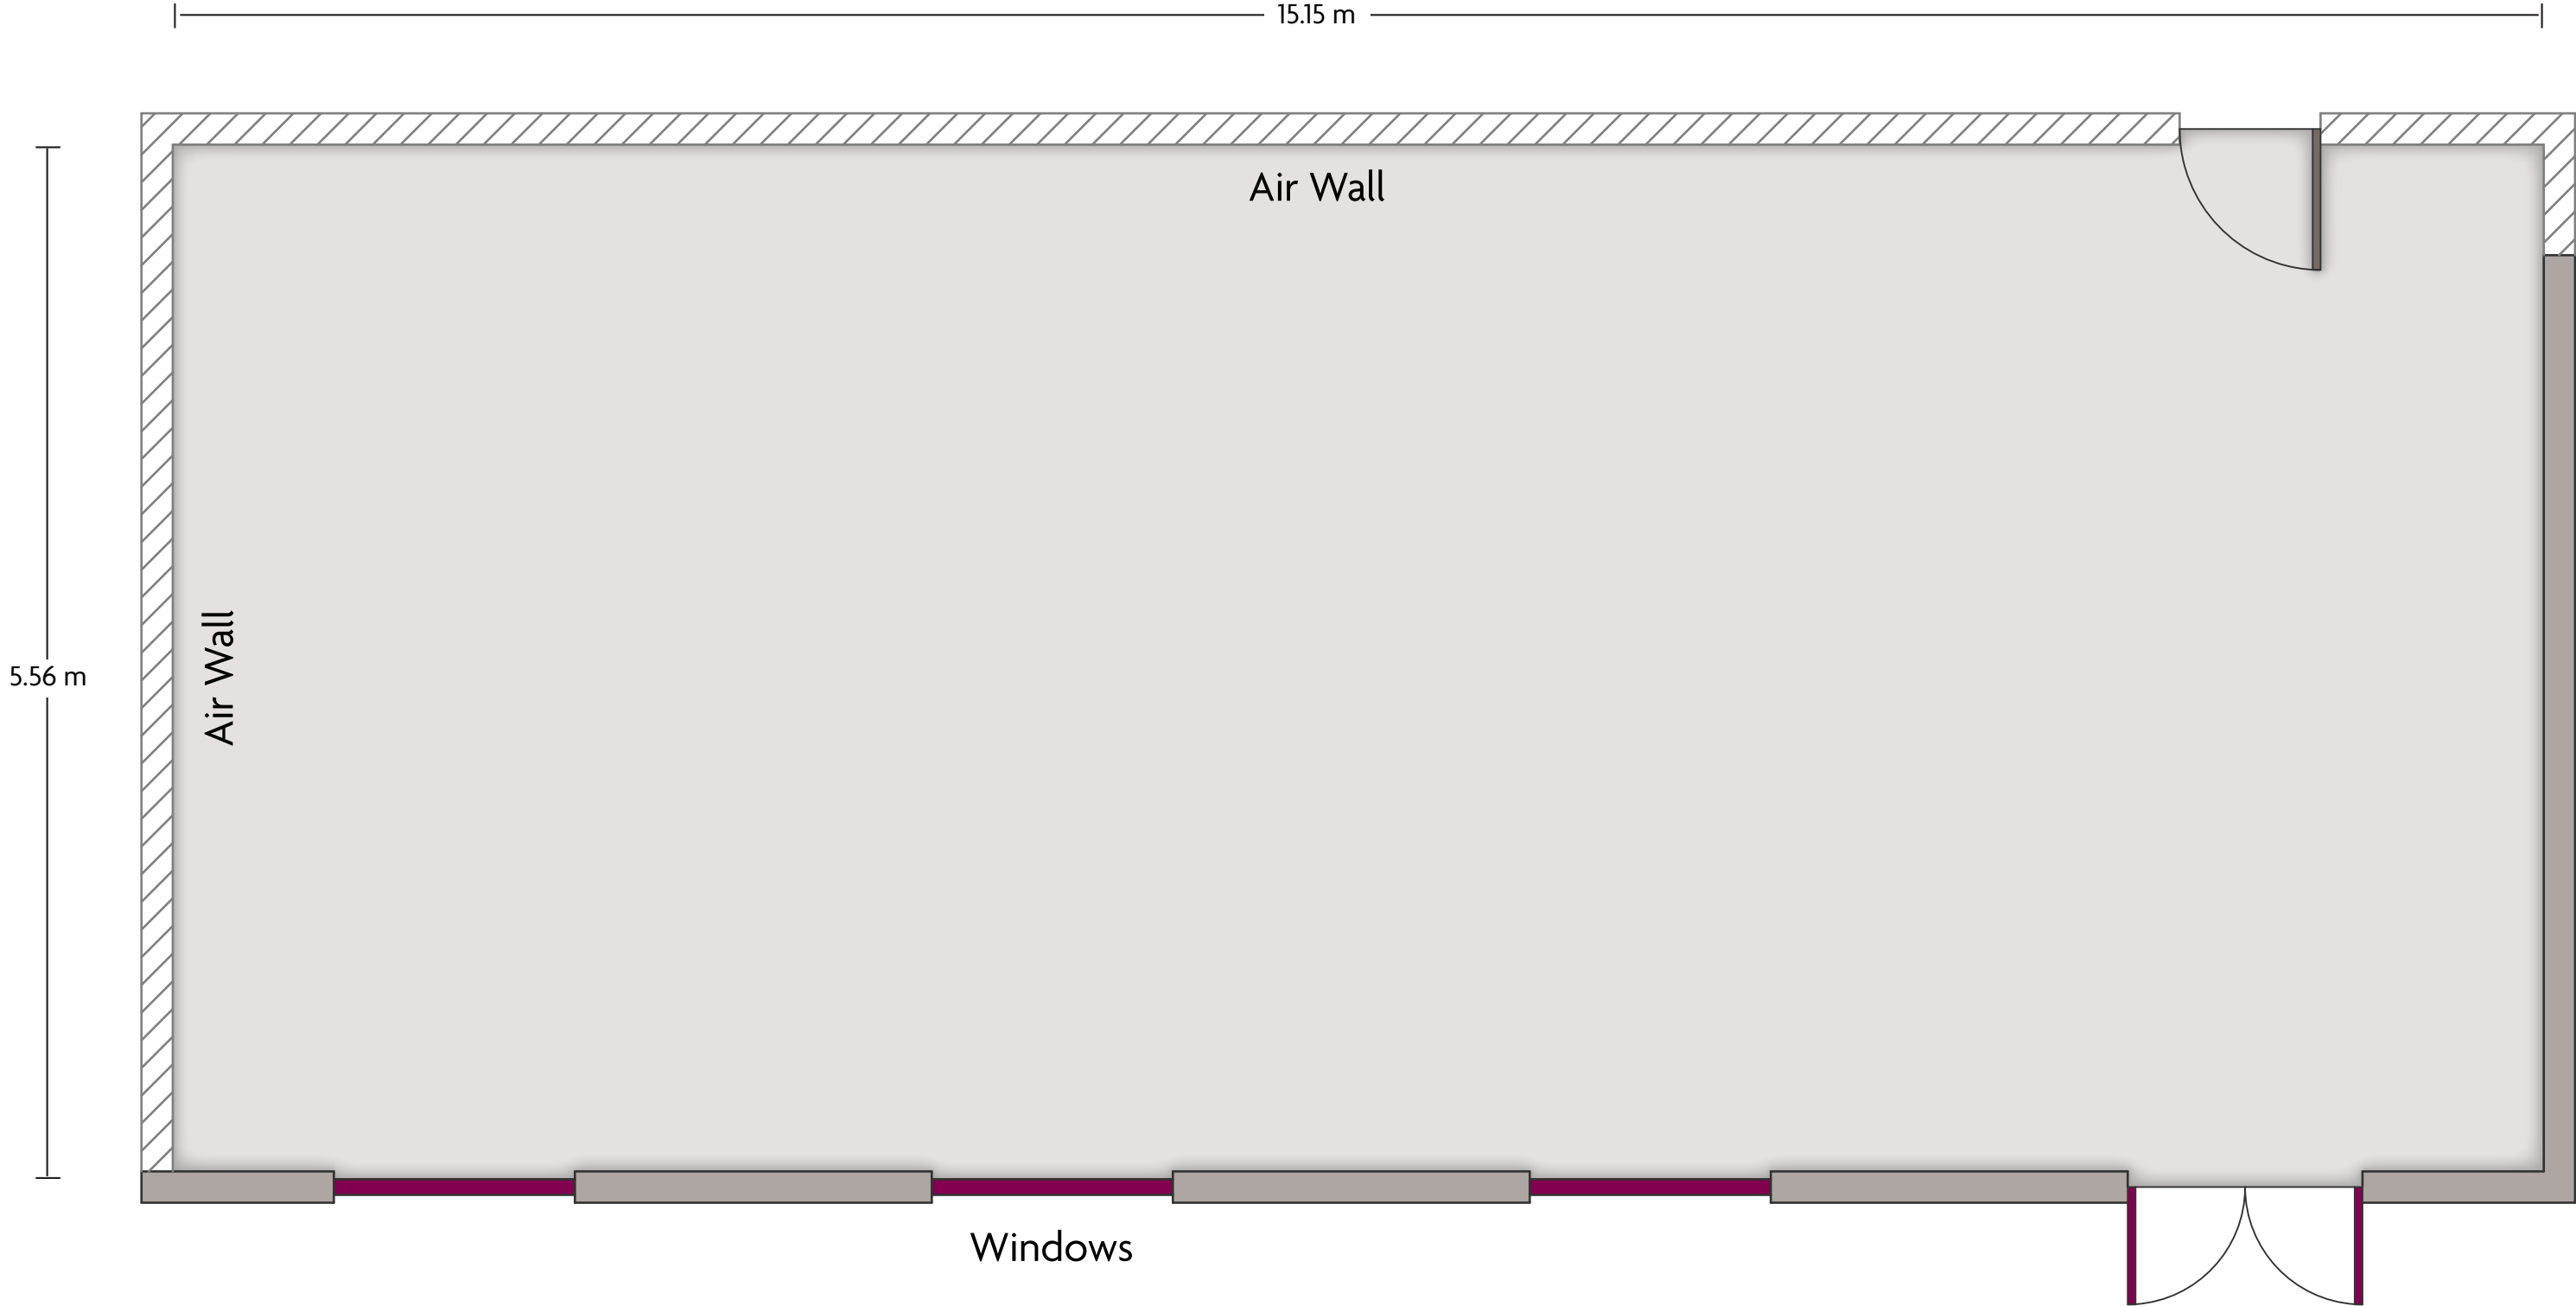

# Crowne Plaza® Liverpool City Centre - Princess Suite 1

LENGTH: 20.0 m    WIDTH: 15.2 m    HEIGHT: 3.3 m    TOTAL SQUARE METERS: 291.9 m<sup>2</sup>    MAXIMUM CAPACITY: 300    POWER OUTLETS: 4

St. Nicholas Place, Princes Dock, Pier Head, Liverpool, L3 1QW, UK | 44 (0) 151 243 8000

# Crowne Plaza® Liverpool City Centre - Princess Suite 2

LENGTH: 15.2 m    WIDTH: 5.7 m    HEIGHT: 3.3 m    TOTAL SQUARE METERS: 99.3 m<sup>2</sup>    MAXIMUM CAPACITY: 120    POWER OUTLETS: 7

St. Nicholas Place, Princes Dock, Pier Head, Liverpool, L3 1QW, UK | 44 (0) 151 243 8000

# Crowne Plaza® Liverpool City Centre - Princess Suite 3

LENGTH: 15.2 m    WIDTH: 5.7 m    HEIGHT: 3.3 m    TOTAL SQUARE METERS: 99.3 m<sup>2</sup>    MAXIMUM CAPACITY: 120    POWER OUTLETS: 7

St. Nicholas Place, Princes Dock, Pier Head, Liverpool, L3 1QW, UK | 44 (0) 151 243 8000

\*Multiple layout options available for this space.

LENGTH: 39.6 m    WIDTH: 15.2 m    HEIGHT: 3.3 m    TOTAL SQUARE METERS: 550.6 m<sup>2</sup>    MAXIMUM CAPACITY: 500    POWER OUTLETS: 18

St. Nicholas Place, Princes Dock, Pier Head, Liverpool, L3 1QW, UK | 44 (0) 151 243 8000