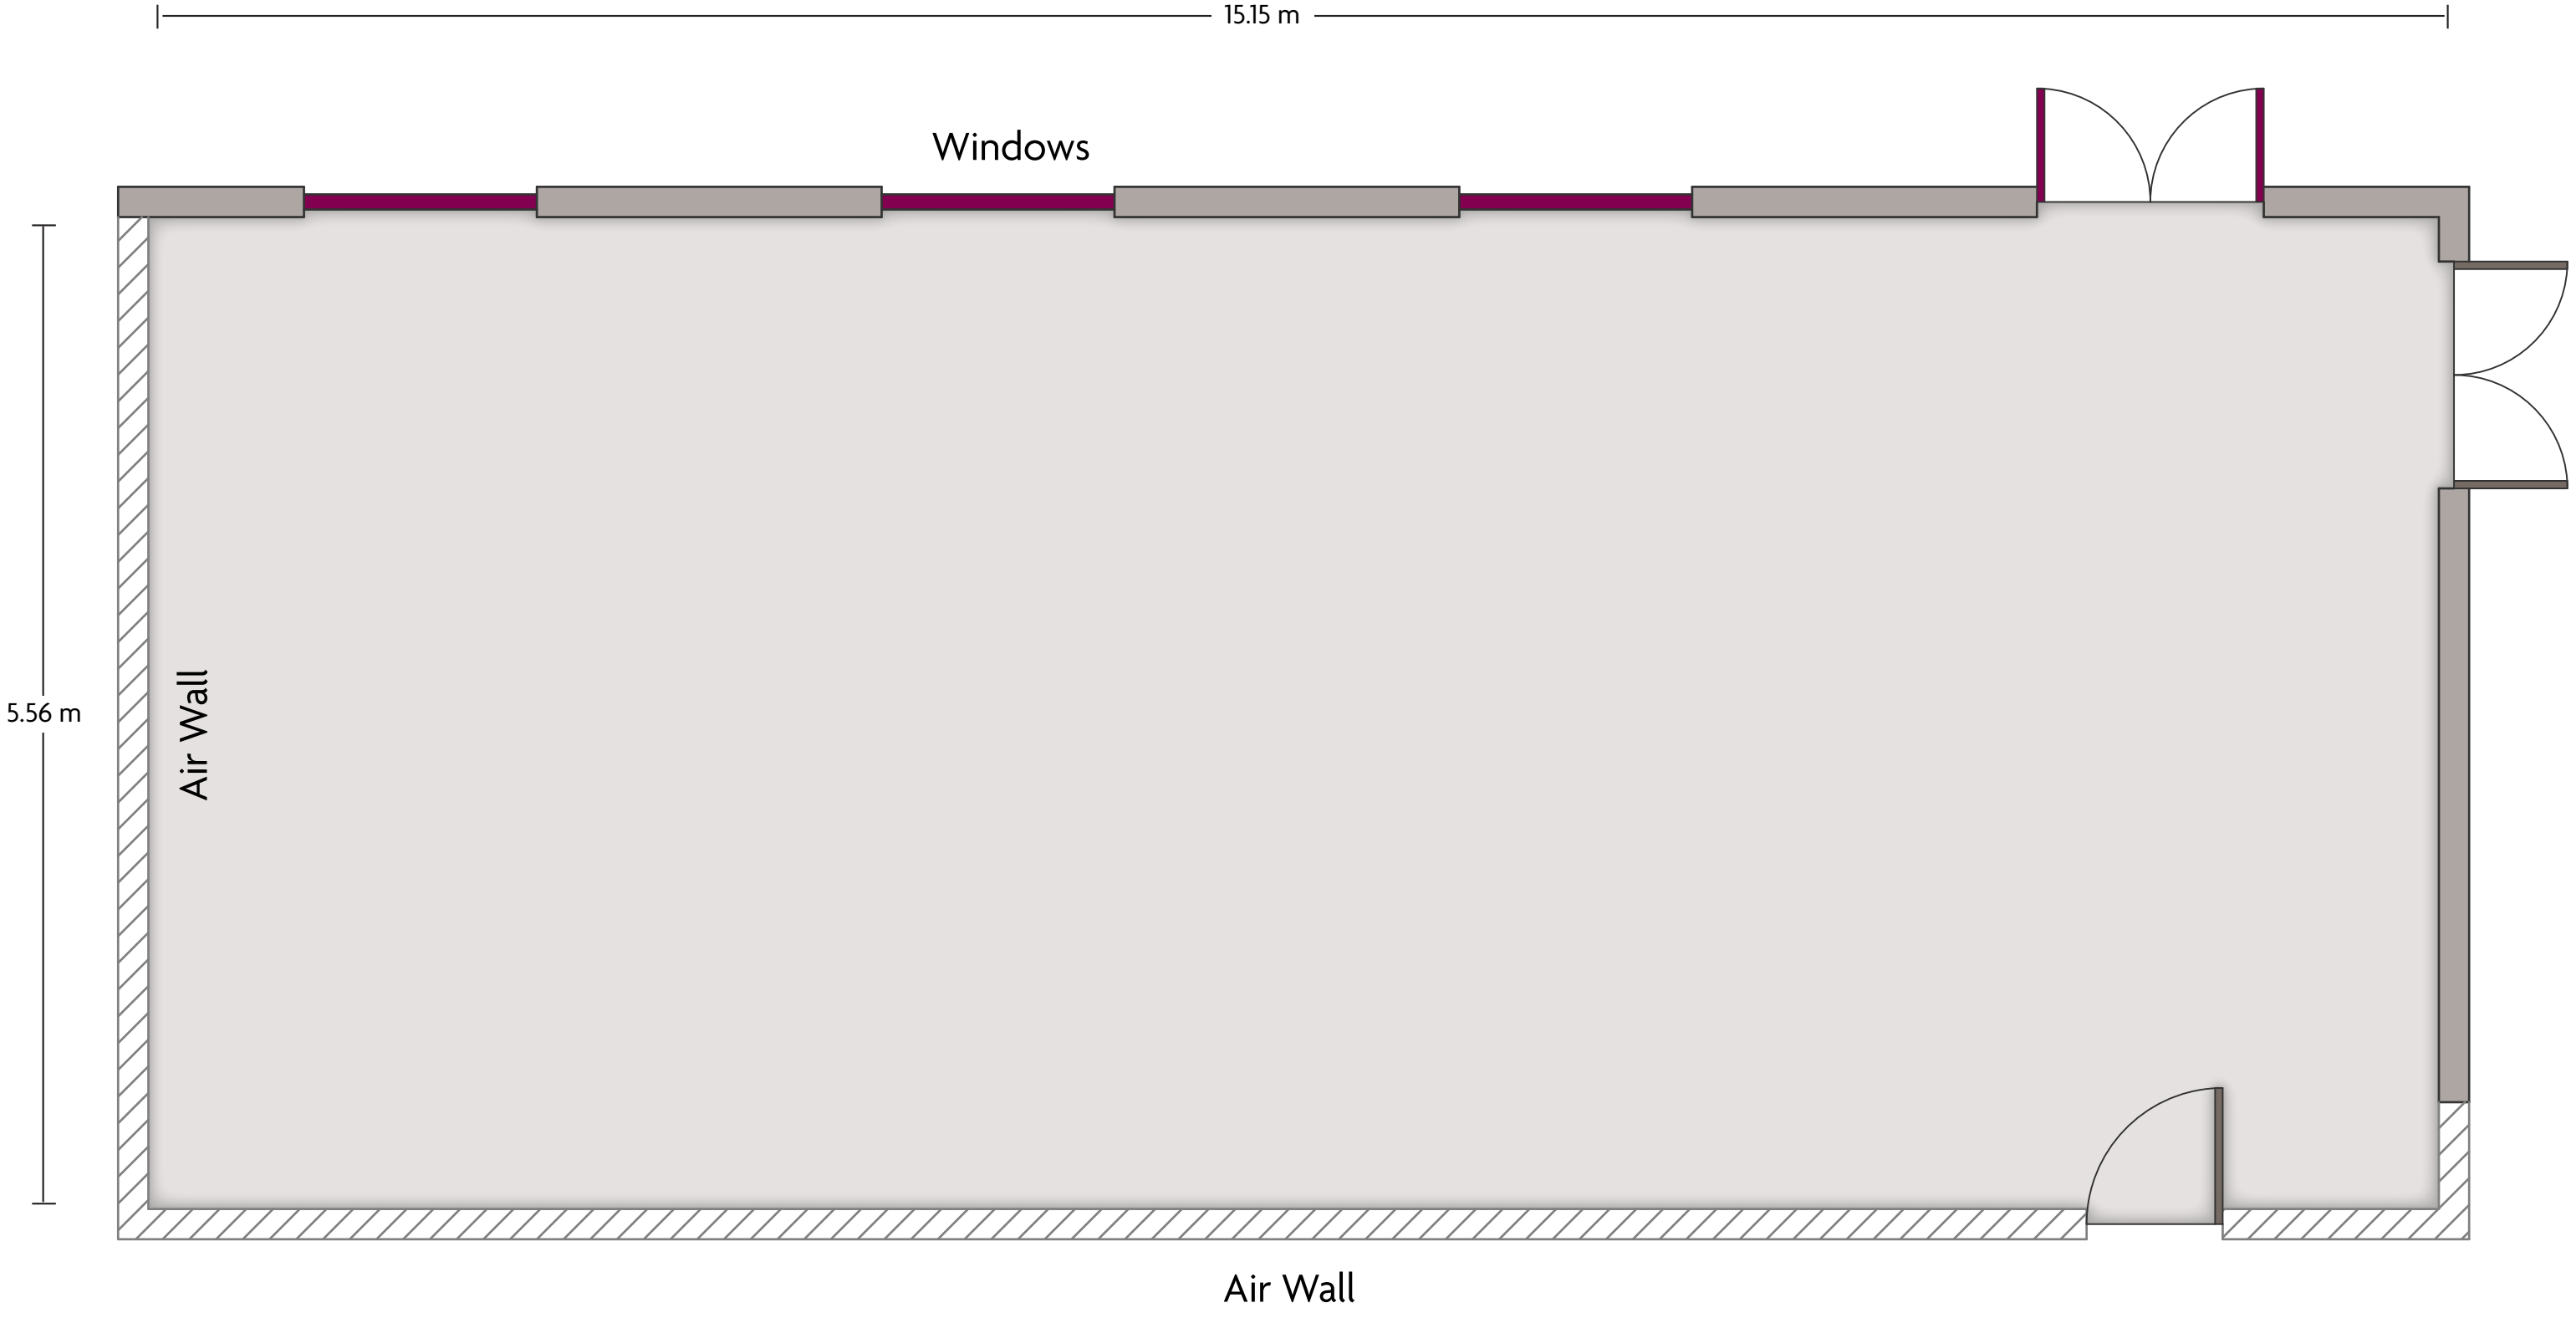

# Crowne Plaza® Liverpool City Centre - Princess Suite 2

LENGTH: 15.2 m    WIDTH: 5.7 m    HEIGHT: 3.3 m    TOTAL SQUARE METERS: 99.3 m<sup>2</sup>    MAXIMUM CAPACITY: 120    POWER OUTLETS: 7

St. Nicholas Place, Princes Dock, Pier Head, Liverpool, L3 1QW, UK | 44 (0) 151 243 8000

\*Multiple layout options available for this space.

# Crowne Plaza® Liverpool City Centre - Princess Suite 3

LENGTH: 15.2 m    WIDTH: 5.7 m    HEIGHT: 3.3 m    TOTAL SQUARE METERS: 99.3 m<sup>2</sup>    MAXIMUM CAPACITY: 120    POWER OUTLETS: 7

St. Nicholas Place, Princes Dock, Pier Head, Liverpool, L3 1QW, UK | 44 (0) 151 243 8000

\*Multiple layout options available for this space.

LENGTH: 39.6 m    WIDTH: 15.2 m    HEIGHT: 3.3 m    TOTAL SQUARE METERS: 550.6 m<sup>2</sup>    MAXIMUM CAPACITY: 500    POWER OUTLETS: 18

St. Nicholas Place, Princes Dock, Pier Head, Liverpool, L3 1QW, UK | 44 (0) 151 243 8000