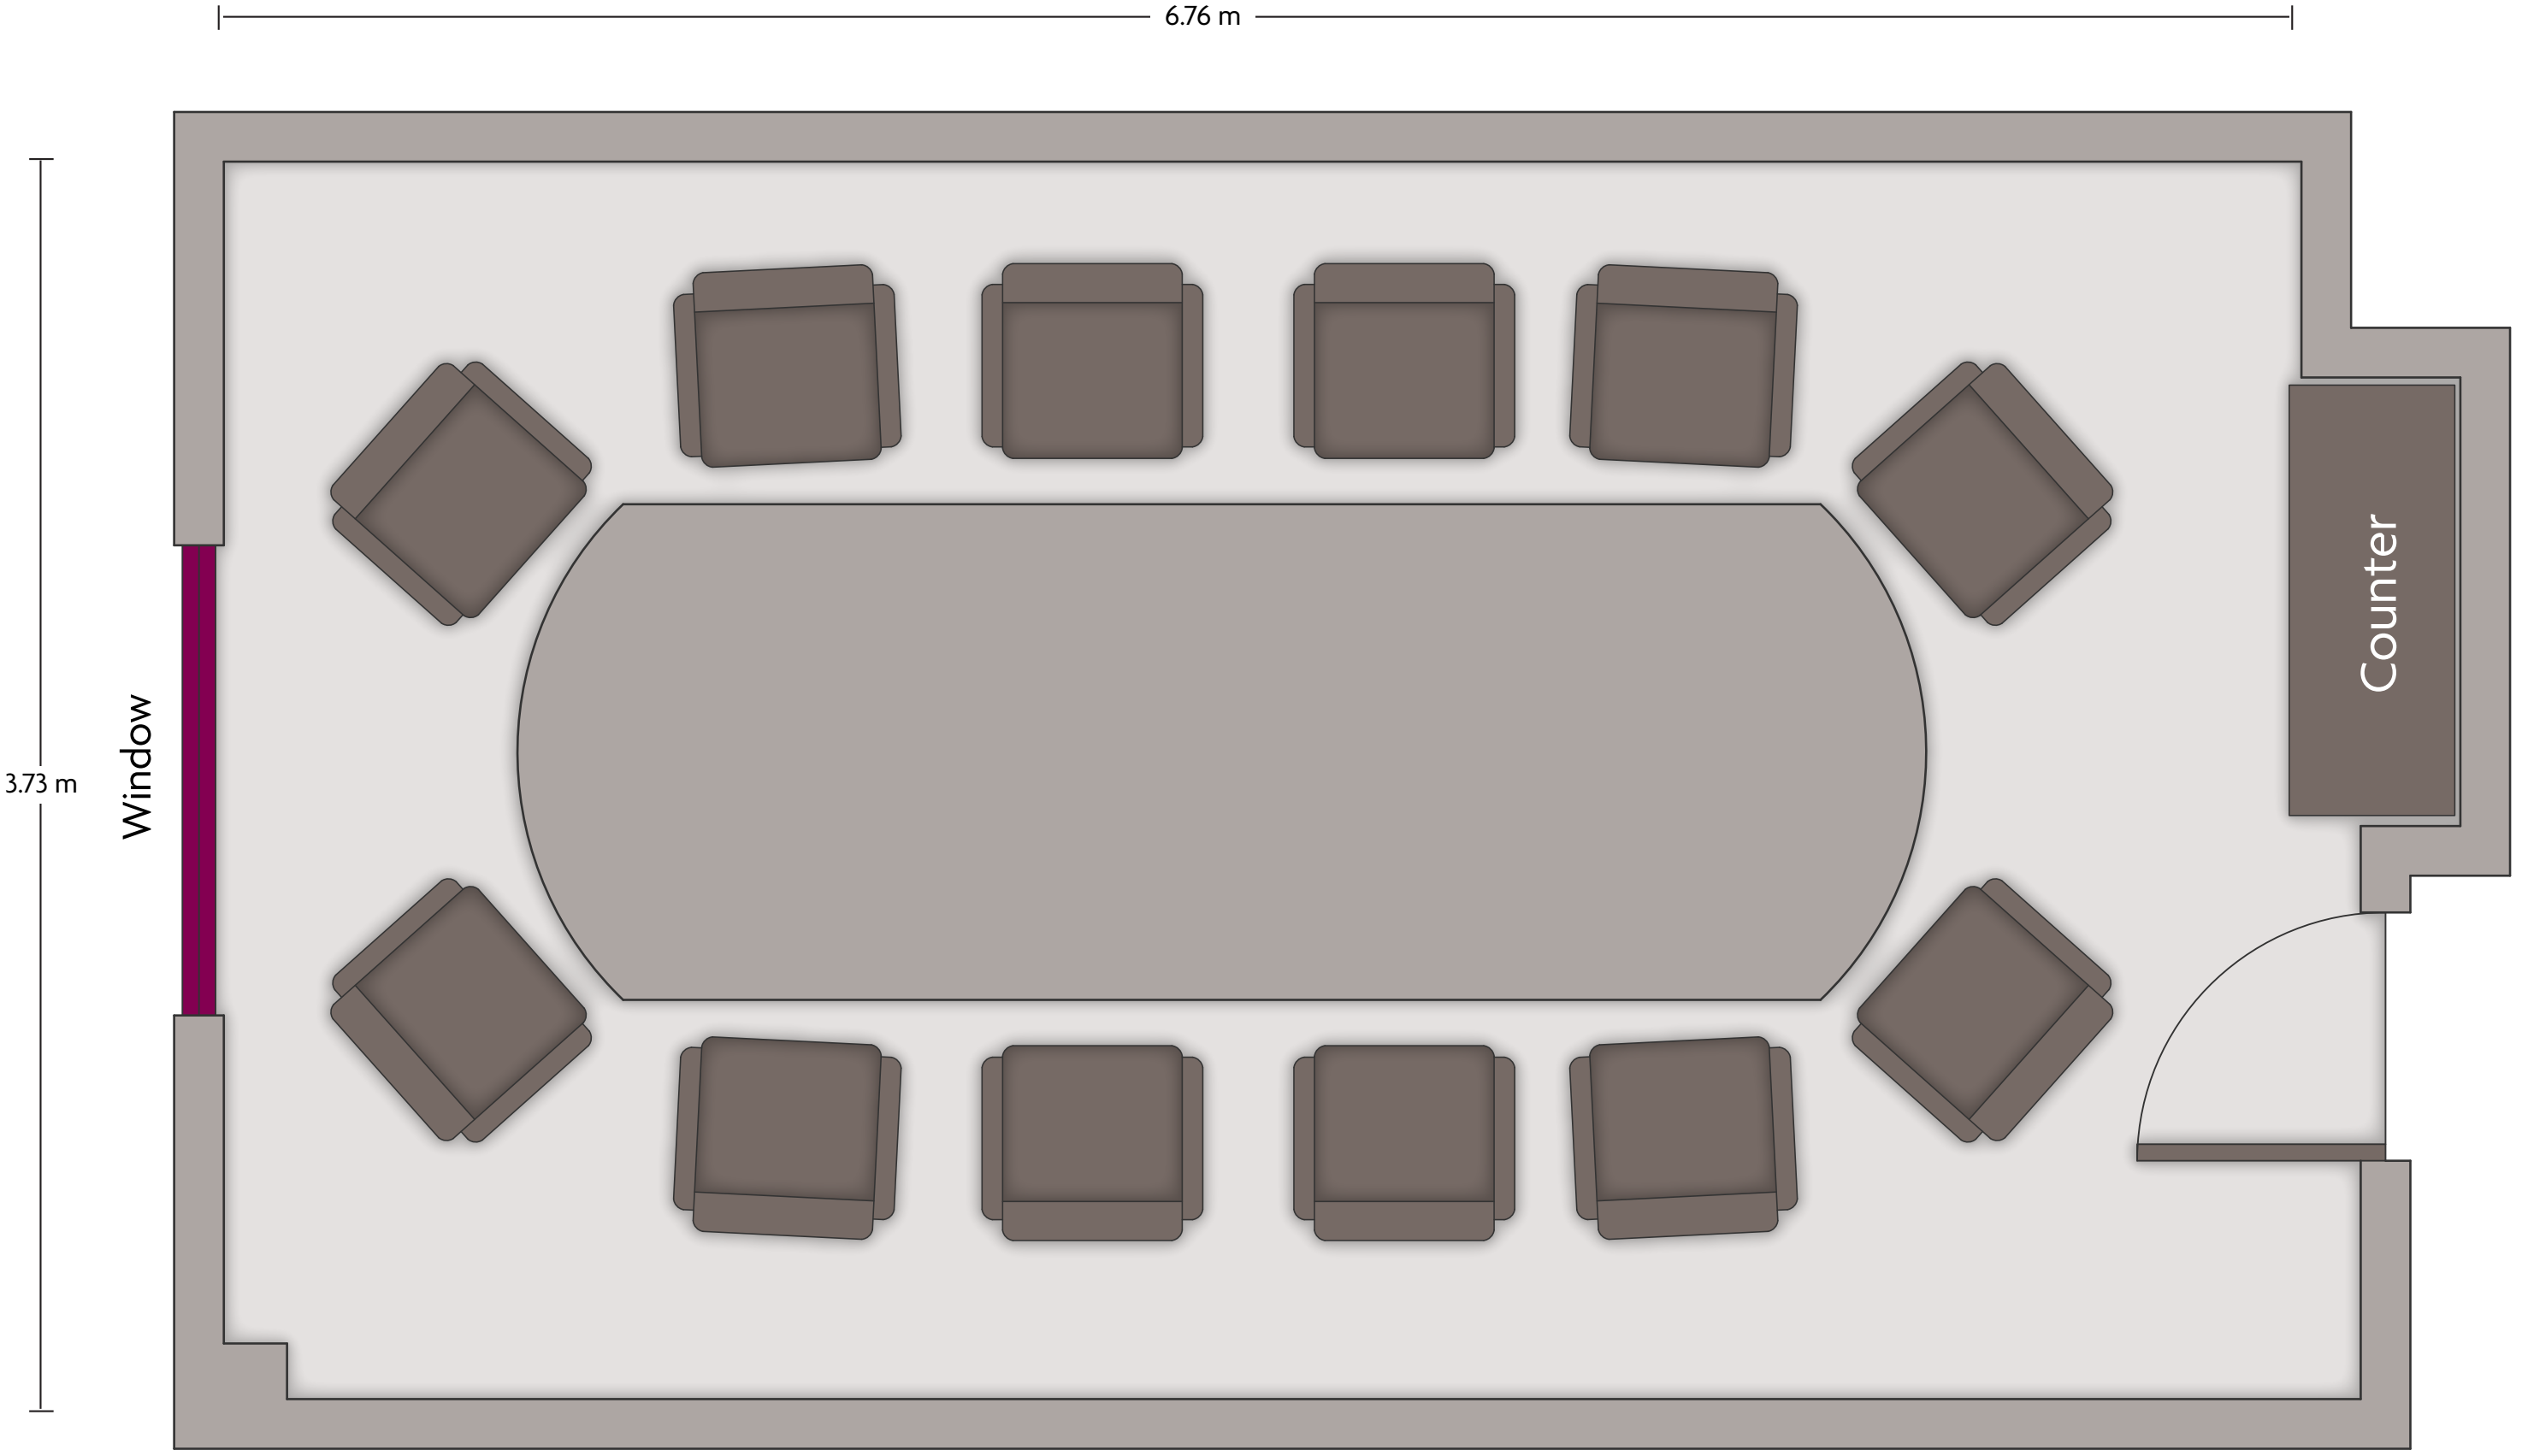

Crowne Plaza® Liverpool City Centre - HMS Liverpool Boardroom

LENGTH: 6.8 m WIDTH: 3.73 m HEIGHT: 2.4 m TOTAL SQUARE METERS: 24.4 m² MAXIMUM CAPACITY: 12 POWER OUTLETS: 2

St. Nicholas Place, Princes Dock, Pier Head, Liverpool, L3 1QW, UK | 44 (0) 151 243 8000